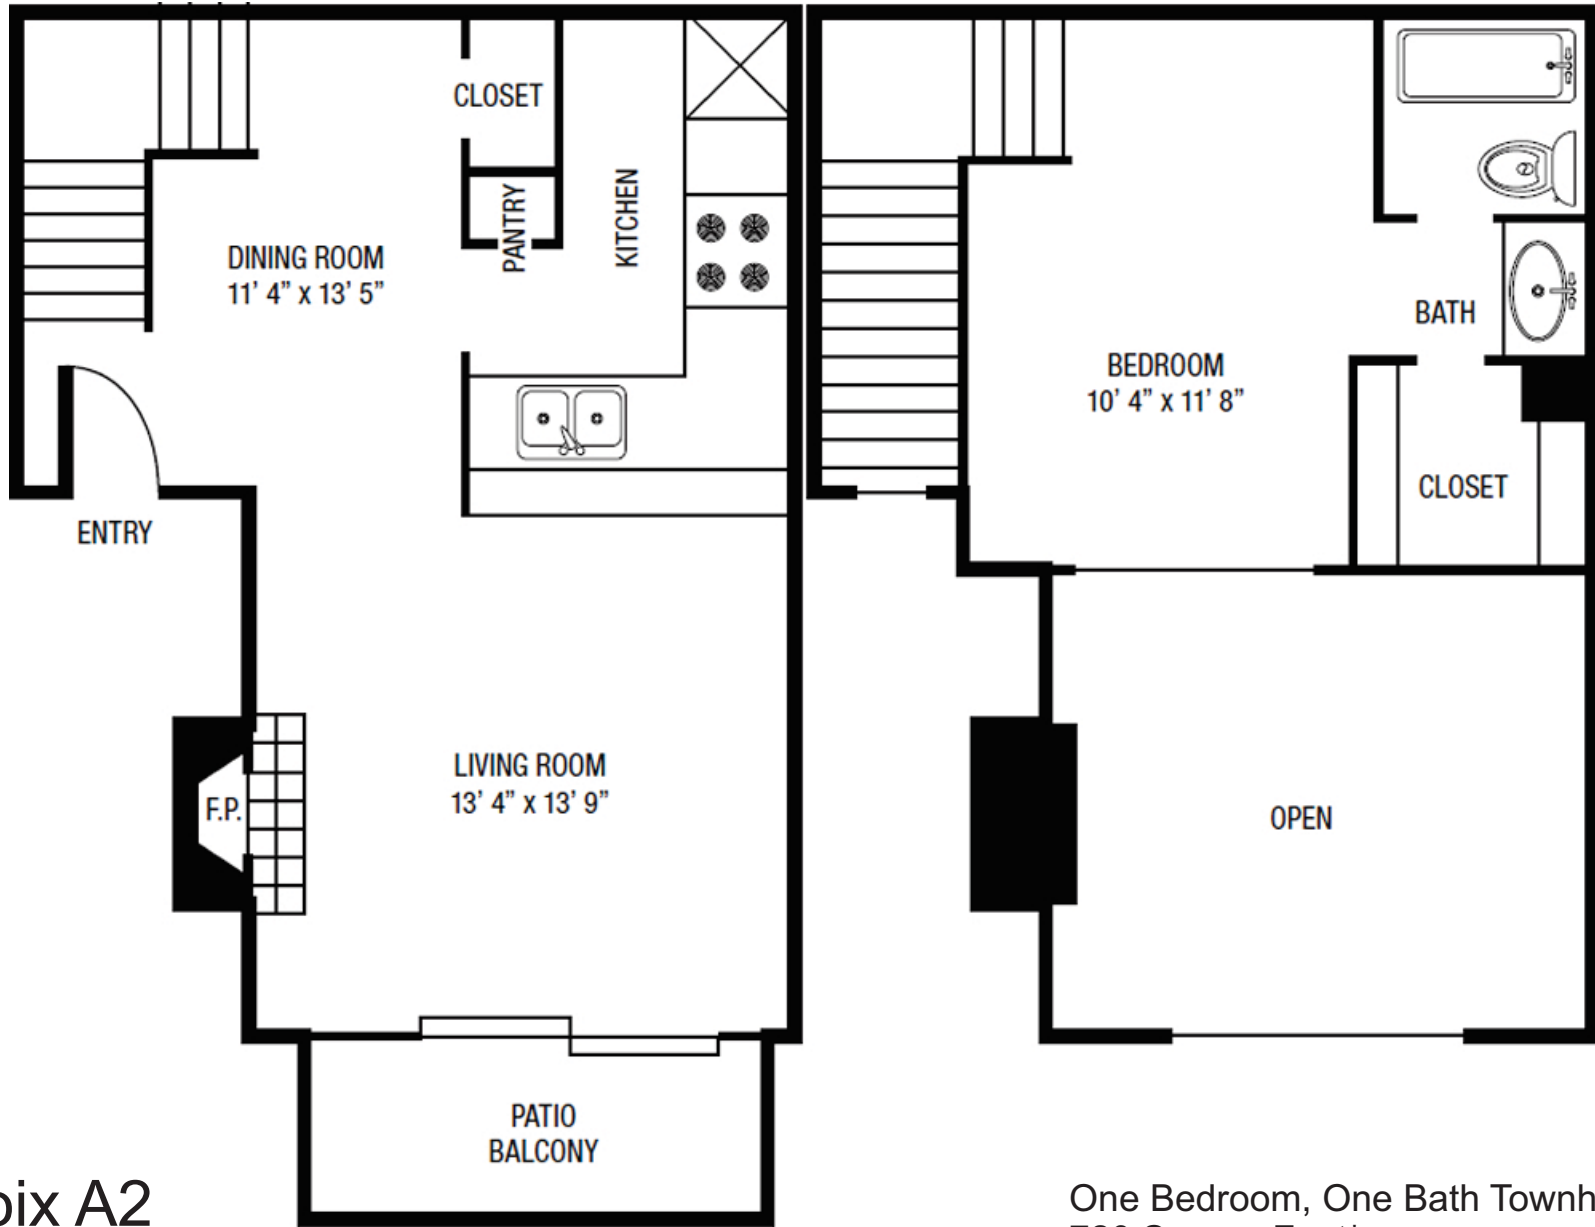

APARTMENT FEATURES

- 2-inch faux wood blinds*
- Breakfast bars*
- Ceiling fans*
- Kitchen pantries*
- Large floorplans
- Linen closets*
- Microwaves*
- Private Patios/balconies
- Separate dining room areas*
- Spacious walk-in closets*
- Vaulted ceilings*
- Vinyl wood floors*
- Washer and dryer connections*
- Water-saving toilets
- Wood-burning fireplaces*

UPPER FLOOR

St. Croix A2

One Bedroom, One Bath Townhouse
720 Square Feet*

* All square footage is approximate only