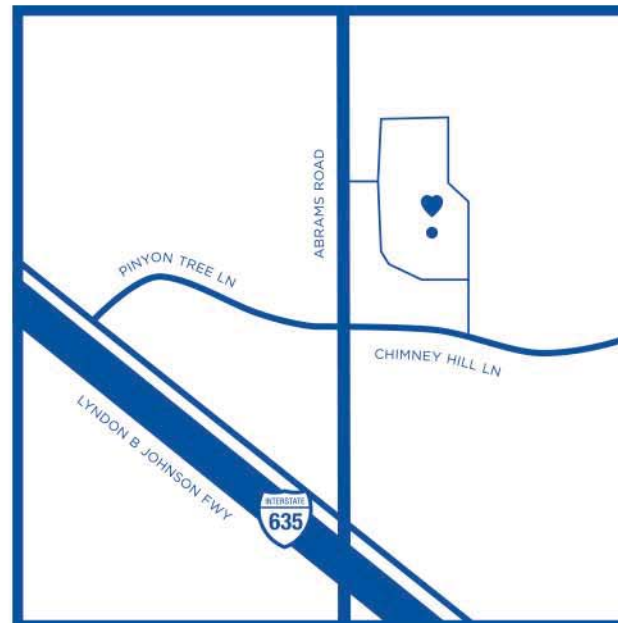

WELCOME!

St. Croix Apartments is the most desired and affordable community in Dallas, Texas. Bordered by I-635 and HWY 75, it grants quick access to the cities of Richardson, Garland and downtown Dallas as well as a myriad of fine dining, shopping, entertainment and Richardson ISD.

COMMUNITY AMENITIES

- 30 minutes away from DFW International Airport
- Activity area
- Business center
- Close to fine dining, great shopping and entertainment venues
- Covered parking
- Fitness center
- On DART bus route
- Online payment option
- On-site laundry facilities
- Pet-friendly community
- Regularly planned resident activities
- Resort-style swimming pool
- Richardson ISD and Richland College

ALL SQUARE FOOTAGE IS APPROXIMATE AND IS SUBJECT TO CHANGE. APARTMENT FEATURES MAY VARY BY UNIT. *ONLY IN SELECT UNITS

DIRECTIONS: FROM I-635 TAKE EXIT 18: ABRAMS RD. IF YOU ARE COMING FROM THE WEST, TURN LEFT ONTO ABRAMS RD., IF YOU ARE COMING FROM THE SOUTHEAST, TURN RIGHT ONTO ABRAMS RD. WE ARE LOCATED ON THE RIGHT.